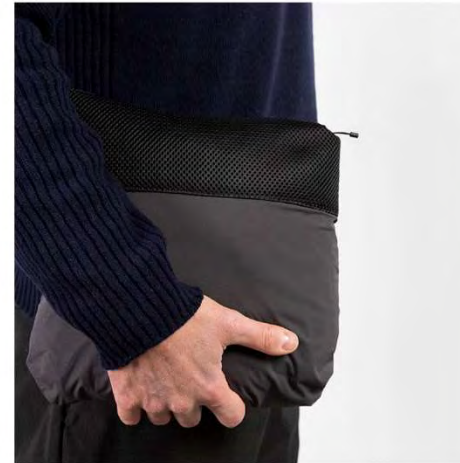

8-H BEANIE 10893/505
NAVY BLUE 30032

AIR JOURNEY JKT 10832/213
DUST GREY 51056

18-H LS 10896/507
SNOW 30037

8-H CREW NECK 10891/505
NAVY BLUE 30032

HYBRID PANT 10800/409
P/POULE MILITARY 302